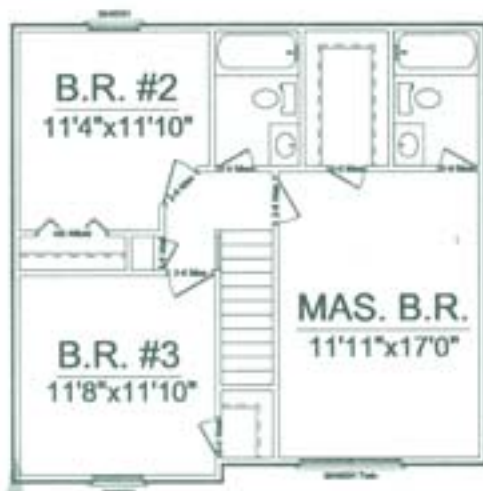

ELEGANT
COUNTRY
LIVING

L. L. Lawrence
BUILDERS, INC.

The Christopher offers a kitchen that opens to a cozy family room. This three-bedroom home is also available with a full front porch.

Christopher

1612 square feet

One Barnhart Drive
Hanover, PA 17331
Phone: 717-633-5133
www.lllawrence.com

L. L. Lawrence
BUILDERS, INC.

Christopher

MAIN FLOOR PLAN

SECOND FLOOR PLAN

Details and dimensions on these floor plans are approximate and subject to change. Illustrations are artist concepts and may vary in detail from plans and specifications.