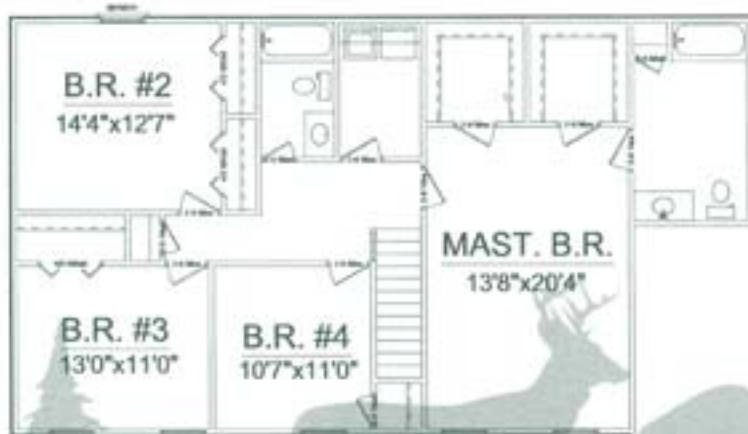

ELEGANT
COUNTRY
LIVING

L. L. Lawrence
BUILDERS, INC.

*The lovely two-story
Carlton combines form with
function. An appealing
front porch and closets
galore!*

RESIDENTIAL • COMMERCIAL • EXCAVATION

One Barnhart Drive

Hanover, PA 17331

Phone: 717-633-5133

www.lllawrence.com

L. L. Lawrence
BUILDERS, INC.

MAIN FLOOR PLAN

Carlton

OPTIONAL MASTER BATH

SECOND FLOOR PLAN

Details and dimensions on these floor plans are approximate and subject to change. Illustrations are artist concepts and may vary in detail from plans and specifications.